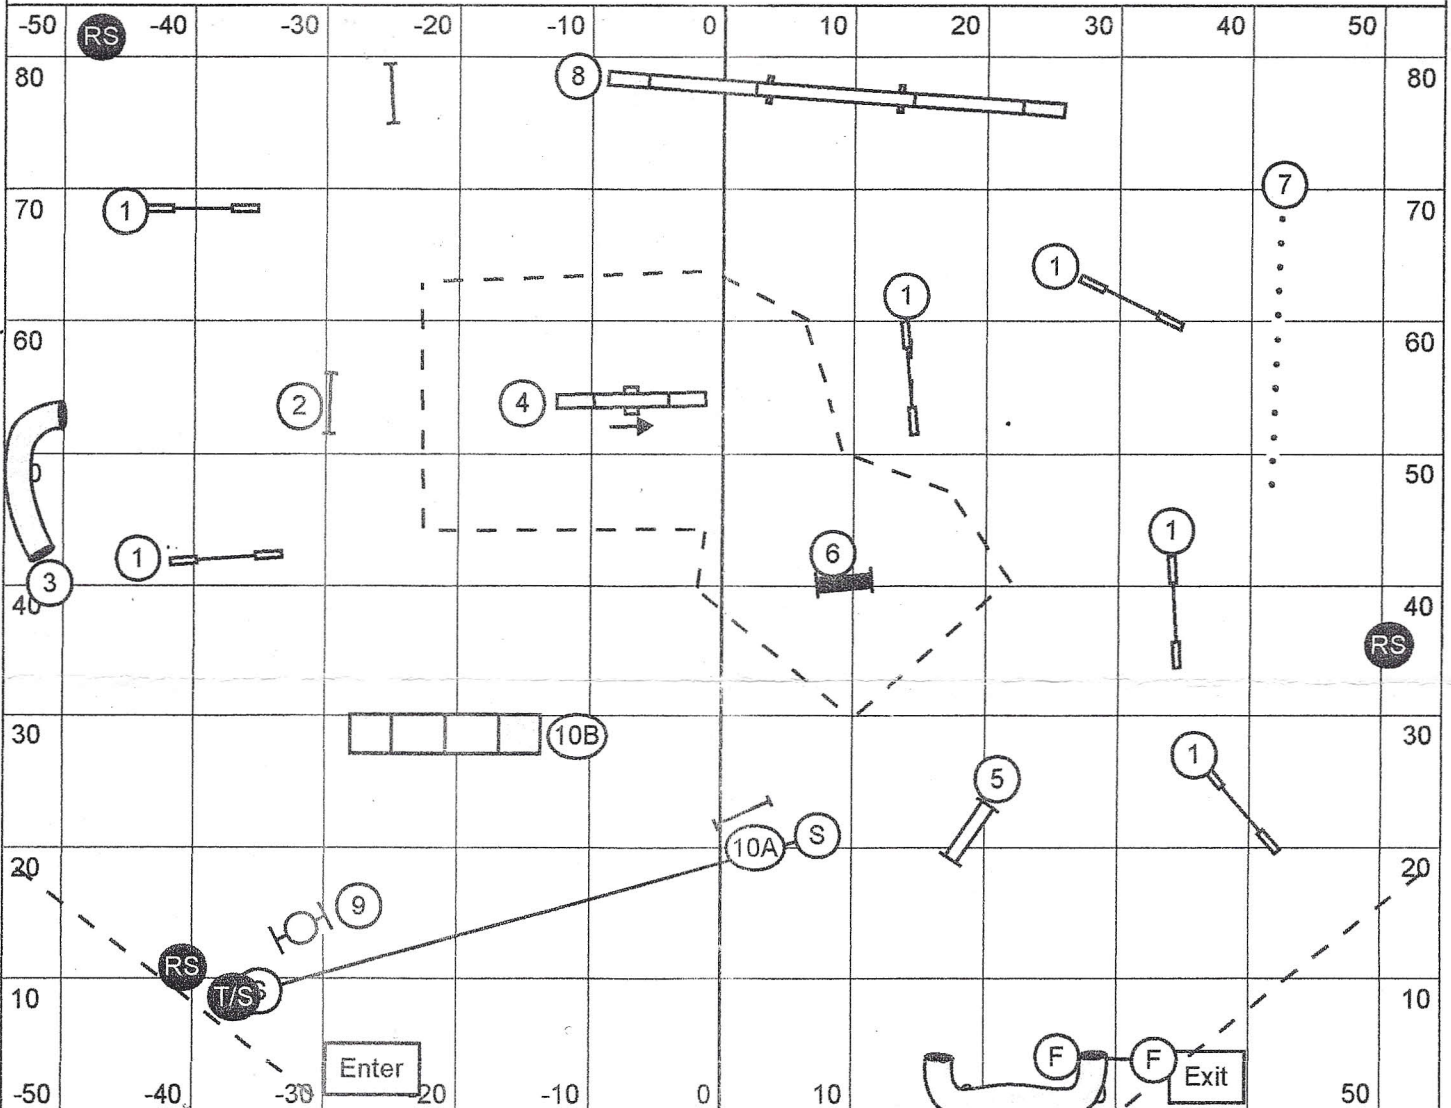

Central Virginia Agility Club Campbell Springs Farm, Chesterfield, VA
 Open Fast April 18, 2009 (Saturday) Judge: Laura A. English

SEND is 4-6. Handler must be outside the line when all 4 paws are on teeter #4 until all 4 paws land after panel #6. The 1 pt. winged jumps, tire #9, double #5, and the finish tunnel are bi-directional. Combo: Jump #10A-Aframe #10B is worth 10 points only once. Once Contacts or weaves have been done SUCCESSFULLY for points they may not be re-attempted or you will hear double whistle-which means go directly to finish jump. No back to back Contacts for points.
 Send Obstacles=10+20 pts. Open needs 55 pts. to Q, so accumulation pts. must be 25 or greater.
 SCT all levels: 38sec.-8"; 35sec.-12/16"; 32sec.-20/24/26".
 Preferred: 41sec.-4"; 38sec.-8/12"; 35sec.-16/20".